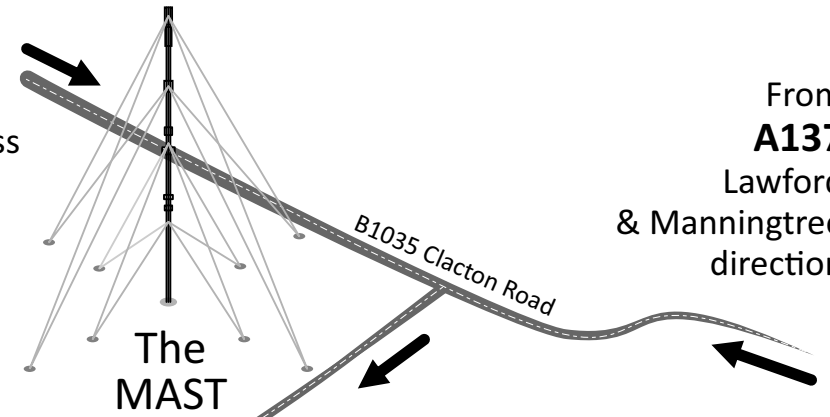

Address
 TR AUTOS
 Heath Road
 Bradfield
 Manningtree
 Essex
 CO11 2XH

**WE ARE
 HERE!**

From
A120
 Horsley Cross
 Colchester
 & Clacton
 Direction

From
A137
 Lawford
 & Manningtree
 direction

The
 MAST

**BRADFIELD
 ESSEX**

From
 Bradfield Heath
 & Mistley
 direction

Cansey Lane

From
B1352
 Wrabness
 & Wix
 direction

TR AUTOS

Car Sales

01255 870184 • TRAUTOS.COM • 07881 912353