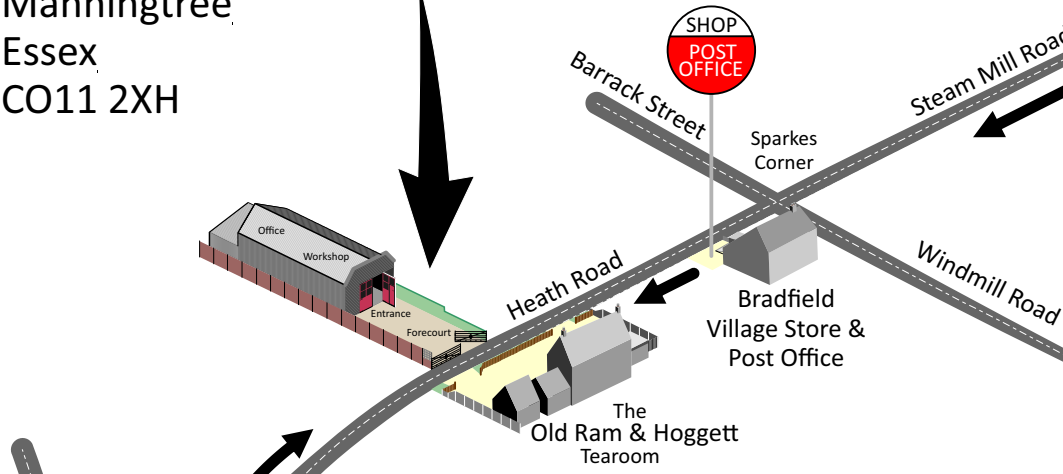

Address
 TR AUTOS
 Heath Road
 Bradfield
 Manningtree
 Essex
 CO11 2XH

**WE ARE
 HERE!**

From
A120
 Horsley Cross
 Colchester
 & Clacton
 Direction

From
A137
 Lawford
 & Manningtree
 direction

The
 MAST

**BRADFIELD
 ESSEX**

From
 Bradfield Heath
 & Mistley
 direction

Cansey Lane

From
B1352
 Wrabness
 & Wix
 direction

TR AUTOS

Car Sales

01255 870184 • TRAUTOS.COM • 07881 912353