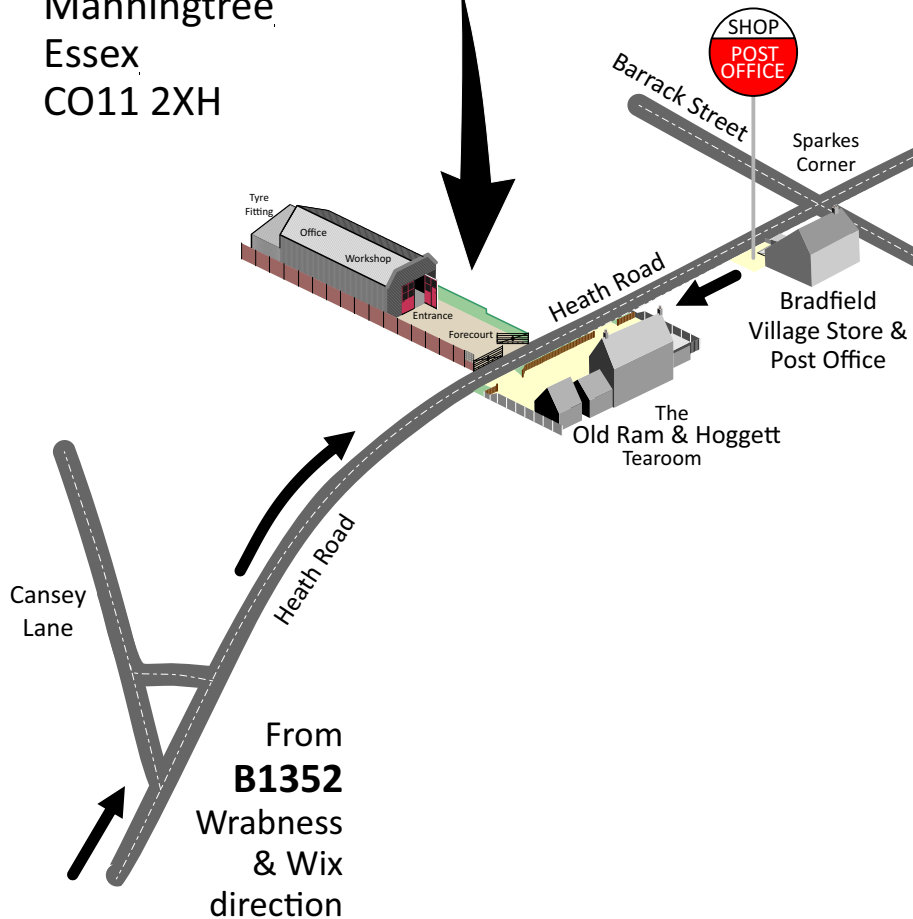

Address
 TR AUTOS
 Heath Road
 Bradfield
 Manningtree
 Essex
 CO11 2XH

**WE ARE
 HERE!**

From
A120
 Horsley Cross
 Colchester
 & Clacton
 Direction

From
A137
 Lawford
 & Manningtree
 direction

**BRADFIELD
 ESSEX**

From
 Bradfield Heath
 & Mistley
 direction

From
B1352
 Wrabness
 & Wix
 direction

TR AUTOS

Sales and Servicing

01255 870184 • TRAUTOS.COM • 07881 912353