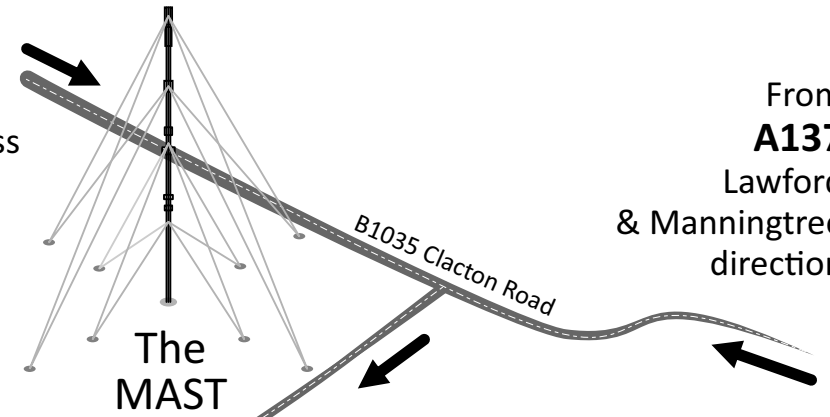

Address
 TR AUTOS
 Heath Road
 Bradfield
 Manningtree
 Essex
 CO11 2XH

**WE ARE
 HERE!**

From
A120
 Horsley Cross
 Colchester
 & Clacton
 Direction

From
A137
 Lawford
 & Manningtree
 direction

**BRADFIELD
 ESSEX**

From
 Bradfield Heath
 & Mistley
 direction

From
B1352
 Wrabness
 & Wix
 direction

TR AUTOS

Sales and Servicing

01255 870184 • TRAUTOS.COM • 07881 912353